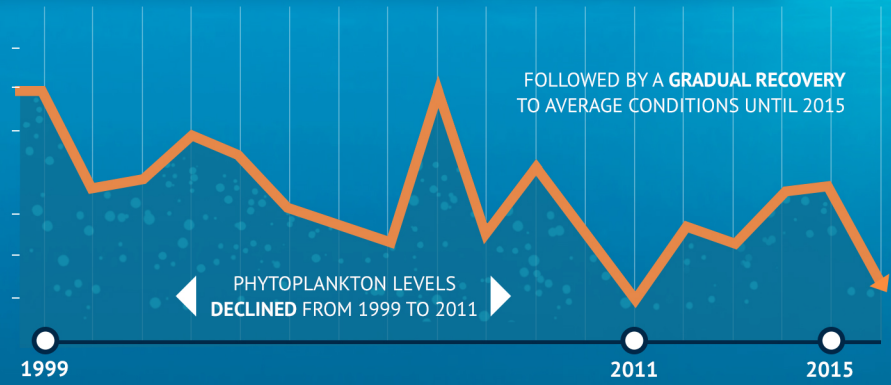

Phytoplankton are **microscopic marine plants** that support the entire ocean food web.

PHYTOPLANKTON LEVELS IN THE ATLANTIC HAVE GENERALLY **DECLINED**

PHYTOPLANKTON LEVELS HAVE BEEN **BELOW AVERAGE** SINCE 2015.