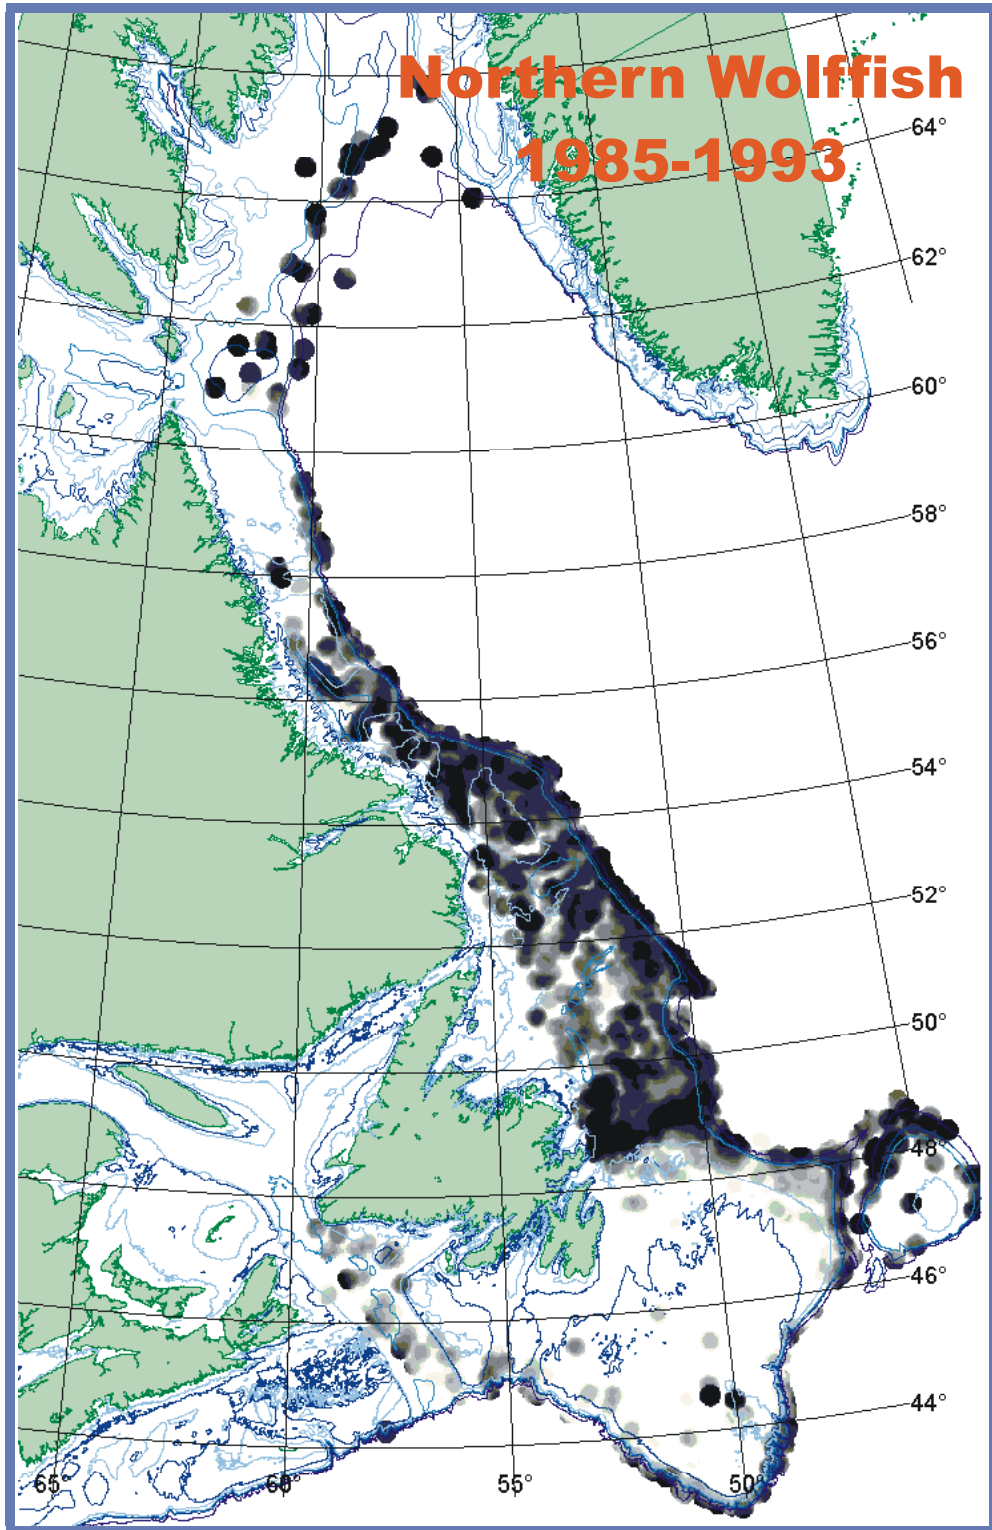

Figure 6d: Distribution of spotted wolffish catches, 1990-1993, from fall DFO RV survey cruises.

Figure 6e: Distribution of spotted wolffish catches, 1994-1997, from fall DFO RV survey cruises.

Figure 6f: Distribution of spotted wolffish catches, 1998-2001, from fall DFO RV survey cruises.

Figure 7a. Distribution of Striped Wolffish, 1980-1984.

Figure 7b. Distribution of Striped Wolffish, 1985-1993.

Figure 7c. Distribution of Striped Wolffish, 1994-2001.

Figure 8a. Distribution of Spotted Wolffish, 1980-1984.

Figure 8b. Distribution of Spotted Wolffish, 1985-1993.

Figure 8c. Distribution of Spotted Wolffish, 1994-2001.

Figure 9a. Distribution of Northern Wolffish, 1980-1984.

Figure 9b. Distribution of Northern Wolffish, 1985-1993.

Figure 9c. Distribution of Northern Wolffish, 1985-1993.