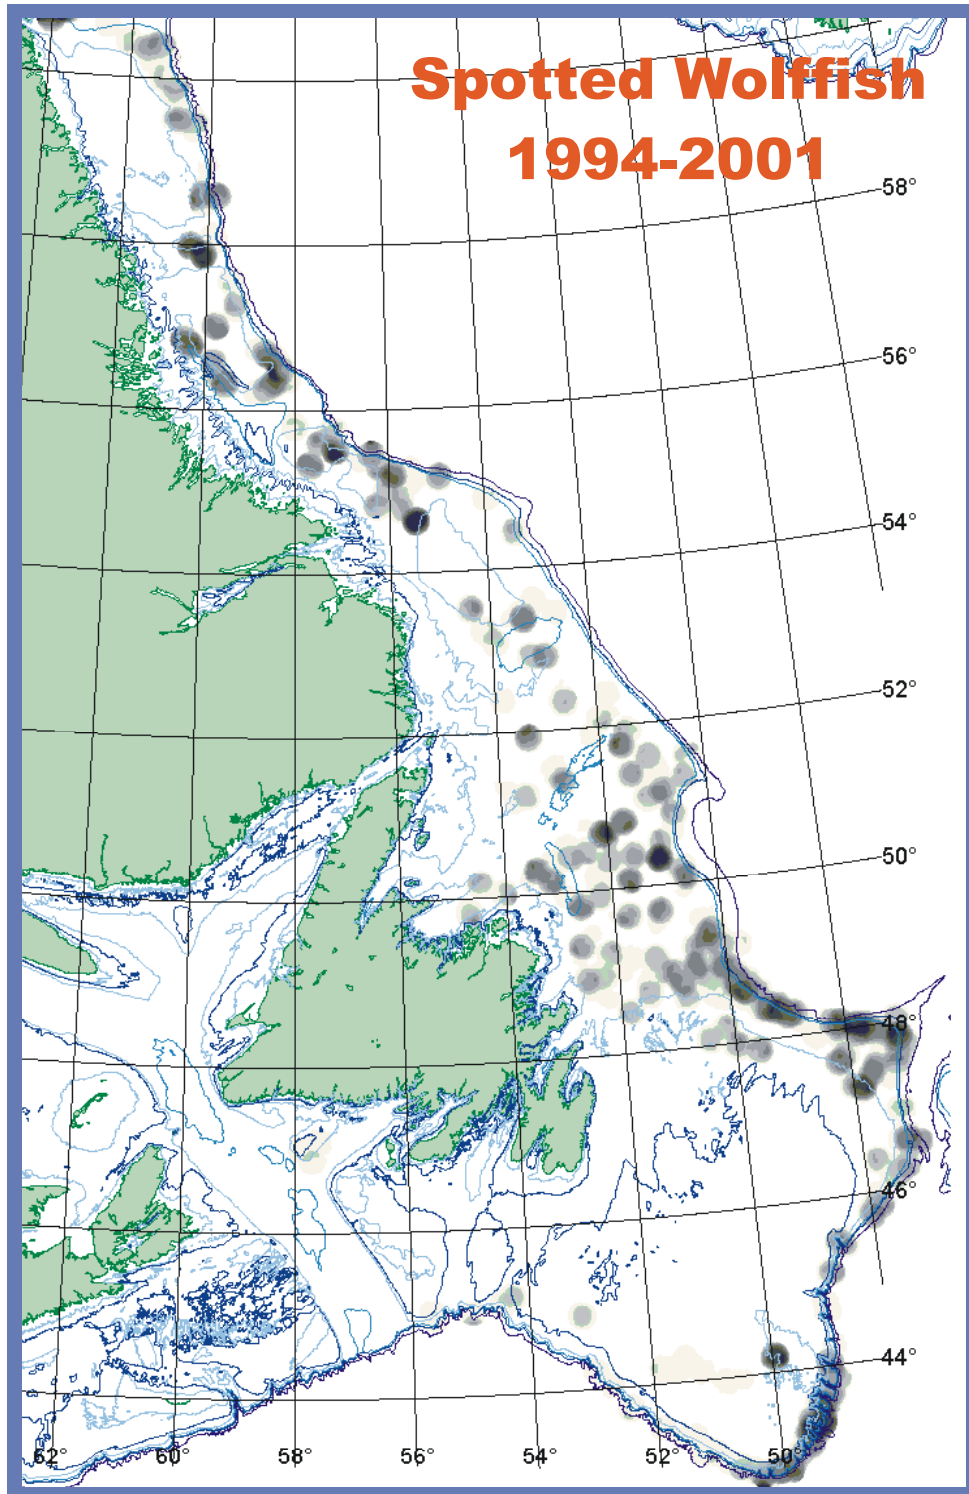

Figure 6d: Distribution of spotted wolffish catches, 1990-1993, from fall DFO RV survey cruises.

Figure 6e: Distribution of spotted wolffish catches, 1994-1997, from fall DFO RV survey cruises.

Figure 6f: Distribution of spotted wolffish catches, 1998-2001, from fall DFO RV survey cruises.

Figure 7a. Distribution of Striped Wolffish, 1980-1984.

Figure 7b. Distribution of Striped Wolffish, 1985-1993.

Figure 7c. Distribution of Striped Wolffish, 1994-2001.

Figure 8a. Distribution of Spotted Wolffish, 1980-1984.

Figure 8b. Distribution of Spotted Wolffish, 1985-1993.

Figure 8c. Distribution of Spotted Wolffish, 1994-2001.

Figure 9a. Distribution of Northern Wolffish, 1980-1984.

Figure 9b. Distribution of Northern Wolffish, 1985-1993.

Figure 9c. Distribution of Northern Wolffish, 1985-1993.