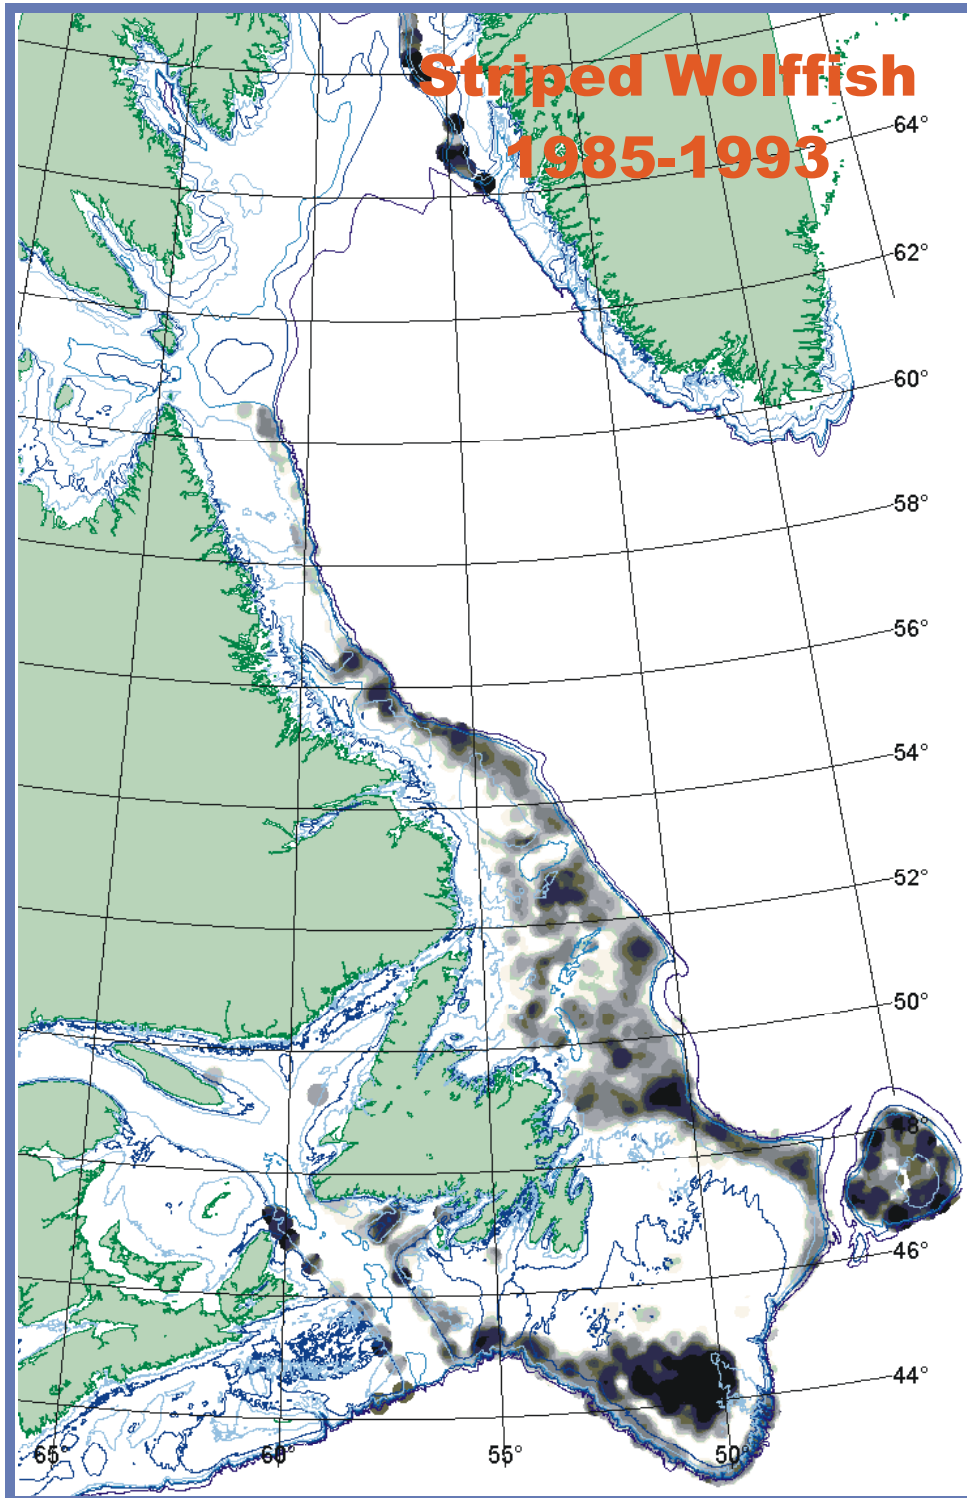

Figure 6d: Distribution of spotted wolffish catches, 1990-1993, from fall DFO RV survey cruises.

Figure 6e: Distribution of spotted wolffish catches, 1994-1997, from fall DFO RV survey cruises.

Figure 6f: Distribution of spotted wolffish catches, 1998-2001, from fall DFO RV survey cruises.

Figure 7a. Distribution of Striped Wolffish, 1980-1984.

Figure 7b. Distribution of Striped Wolffish, 1985-1993.

Figure 7c. Distribution of Striped Wolffish, 1994-2001.

Figure 8a. Distribution of Spotted Wolffish, 1980-1984.

Figure 8b. Distribution of Spotted Wolffish, 1985-1993.

Figure 8c. Distribution of Spotted Wolffish, 1994-2001.

Figure 9a. Distribution of Northern Wolffish, 1980-1984.

Figure 9b. Distribution of Northern Wolffish, 1985-1993.