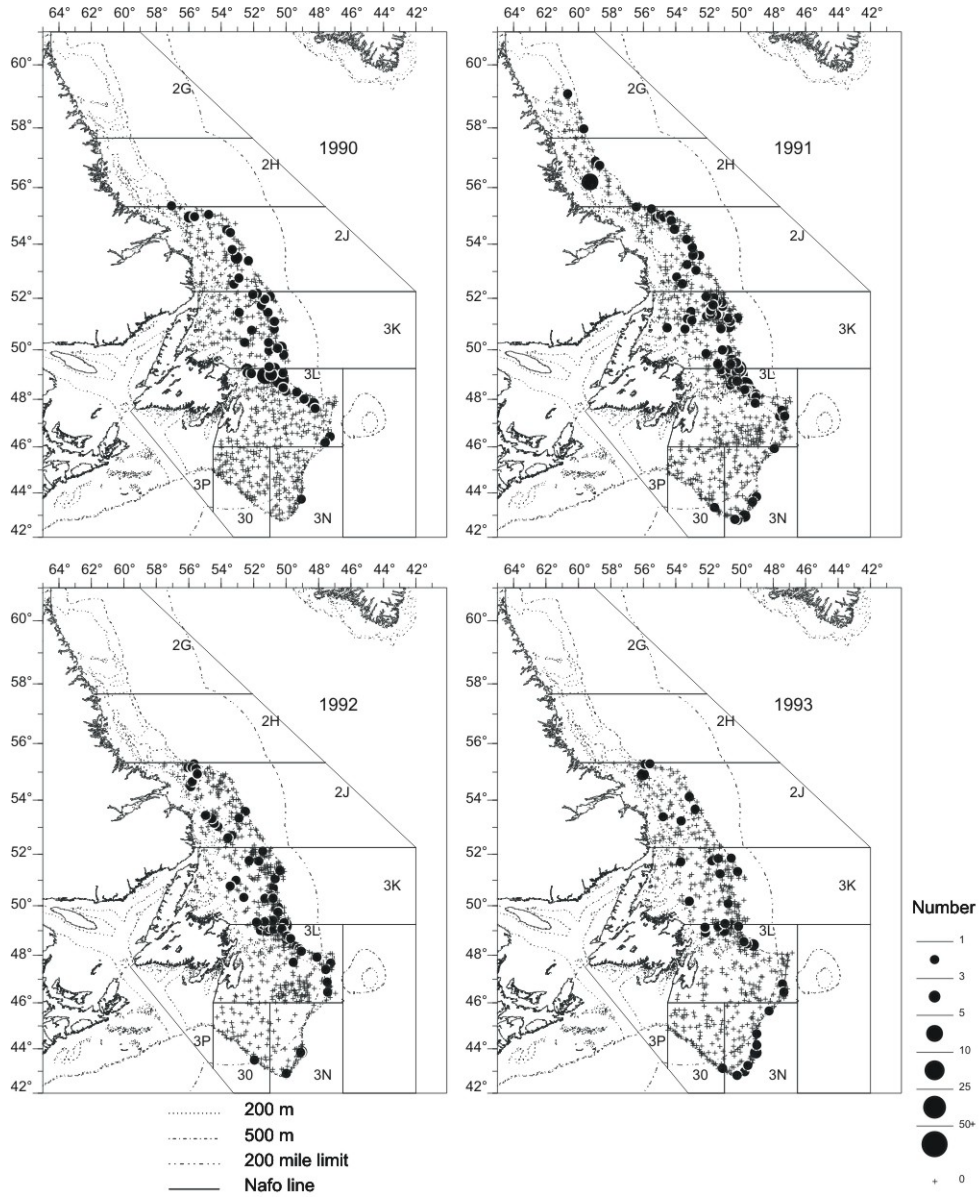

Figure 5d: Distribution of striped wolffish catches, 1990-1993, from fall DFO RV survey cruises.

Figure 5e: Distribution of striped wolffish catches, 1994-1997, from fall DFO RV survey cruises.

Figure 5f: Distribution of striped wolffish catches, 1998-2001, from fall DFO RV survey cruises.

Figure 6a: Distribution of spotted wolffish catches, 1978-1981, from fall DFO RV survey cruises.

Figure 6b: Distribution of spotted wolffish catches, 1982-1985, from fall DFO RV survey cruises.

Figure 6c: Distribution of spotted wolffish catches, 1986-1989, from fall DFO RV survey cruises.

Figure 7a. Distribution of Striped Wolffish, 1980-1984.

Figure 7b. Distribution of Striped Wolffish, 1985-1993.

Figure 7c. Distribution of Striped Wolffish, 1994-2001.

Figure 8a. Distribution of Spotted Wolffish, 1980-1984.

Figure 8b. Distribution of Spotted Wolffish, 1985-1993.

Figure 8c. Distribution of Spotted Wolffish, 1994-2001.

Figure 9a. Distribution of Northern Wolffish, 1980-1984.

Figure 9b. Distribution of Northern Wolffish, 1985-1993.