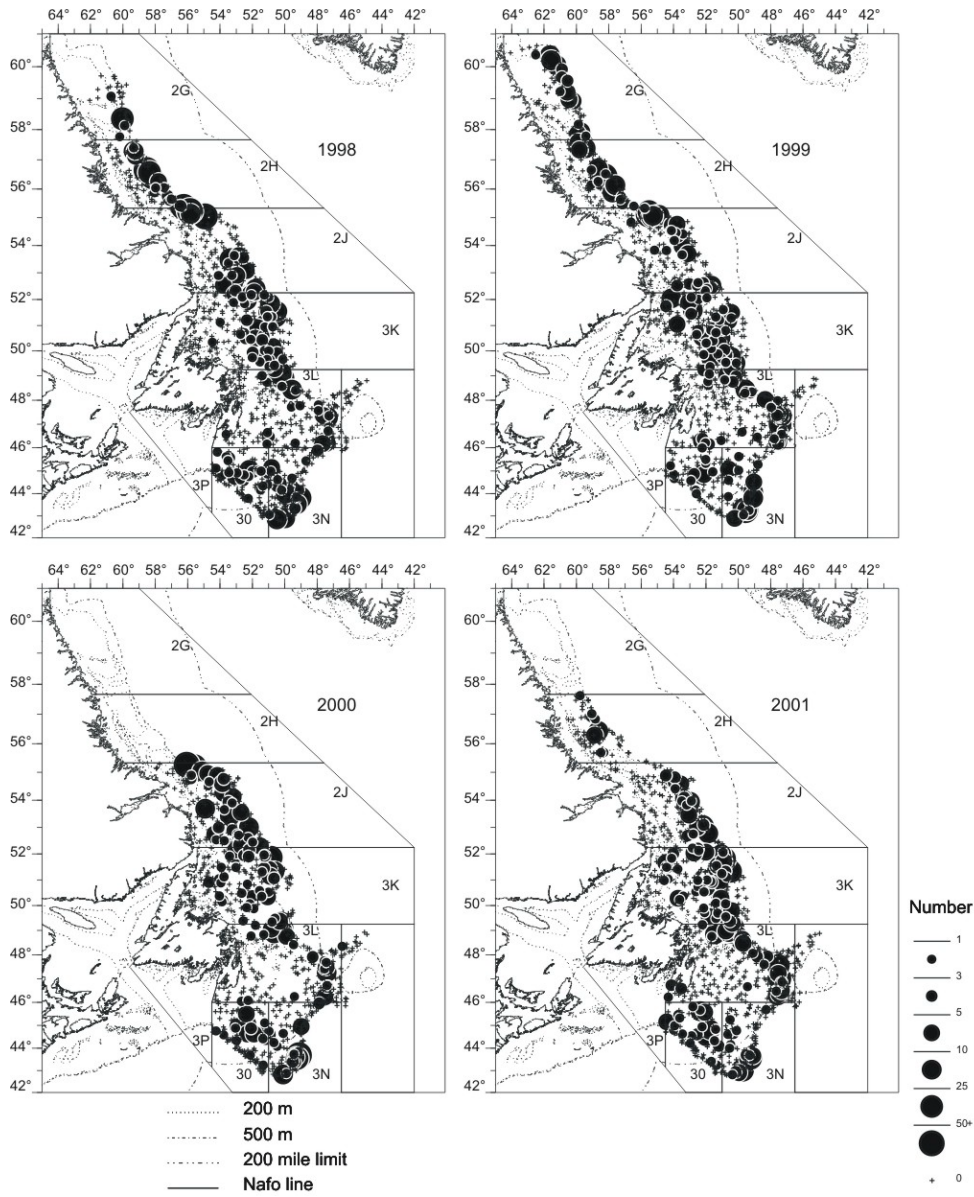

Figure 5a: Distribution of striped wolffish catches, 1978-1981, from fall DFO RV survey cruises.

Figure 5b: Distribution of striped wolffish catches, 1982-1985, from fall DFO RV survey cruises.

Figure 5c: Distribution of striped wolffish catches, 1986-1989, from fall DFO RV survey cruises.

Figure 5d: Distribution of striped wolffish catches, 1990-1993, from fall DFO RV survey cruises.

Figure 5e: Distribution of striped wolffish catches, 1994-1997, from fall DFO RV survey cruises.

Figure 5f: Distribution of striped wolffish catches, 1998-2001, from fall DFO RV survey cruises.

Figure 6a: Distribution of spotted wolffish catches, 1978-1981, from fall DFO RV survey cruises.

Figure 6b: Distribution of spotted wolffish catches, 1982-1985, from fall DFO RV survey cruises.

Figure 6c: Distribution of spotted wolffish catches, 1986-1989, from fall DFO RV survey cruises.

Figure 7a. Distribution of Striped Wolffish, 1980-1984.

Figure 7b. Distribution of Striped Wolffish, 1985-1993.

Figure 7c. Distribution of Striped Wolffish, 1994-2001.

Figure 8a. Distribution of Spotted Wolffish, 1980-1984.