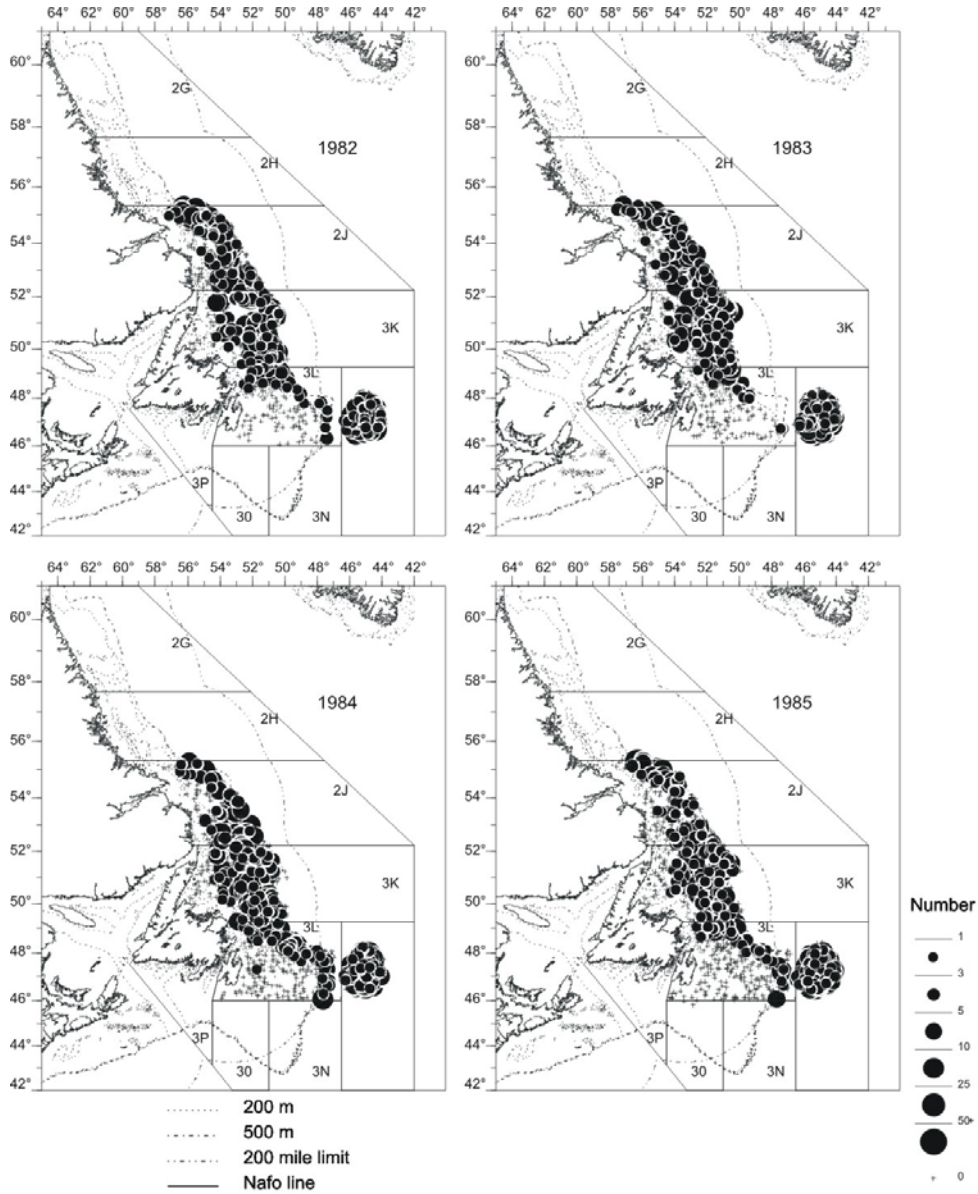

Figure 5a: Distribution of striped wolffish catches, 1978-1981, from fall DFO RV survey cruises.

Figure 5b: Distribution of striped wolffish catches, 1982-1985, from fall DFO RV survey cruises.

Figure 5c: Distribution of striped wolffish catches, 1986-1989, from fall DFO RV survey cruises.

Figure 5d: Distribution of striped wolffish catches, 1990-1993, from fall DFO RV survey cruises.

Figure 5e: Distribution of striped wolffish catches, 1994-1997, from fall DFO RV survey cruises.

Figure 5f: Distribution of striped wolffish catches, 1998-2001, from fall DFO RV survey cruises.

Figure 7a. Distribution of Striped Wolffish, 1980-1984.

Figure 7b. Distribution of Striped Wolffish, 1985-1993.

Figure 7c. Distribution of Striped Wolffish, 1994-2001.

Figure 8a. Distribution of Spotted Wolffish, 1980-1984.

Figure 9c. Distribution of Northern Wolffish, 1985-1993.