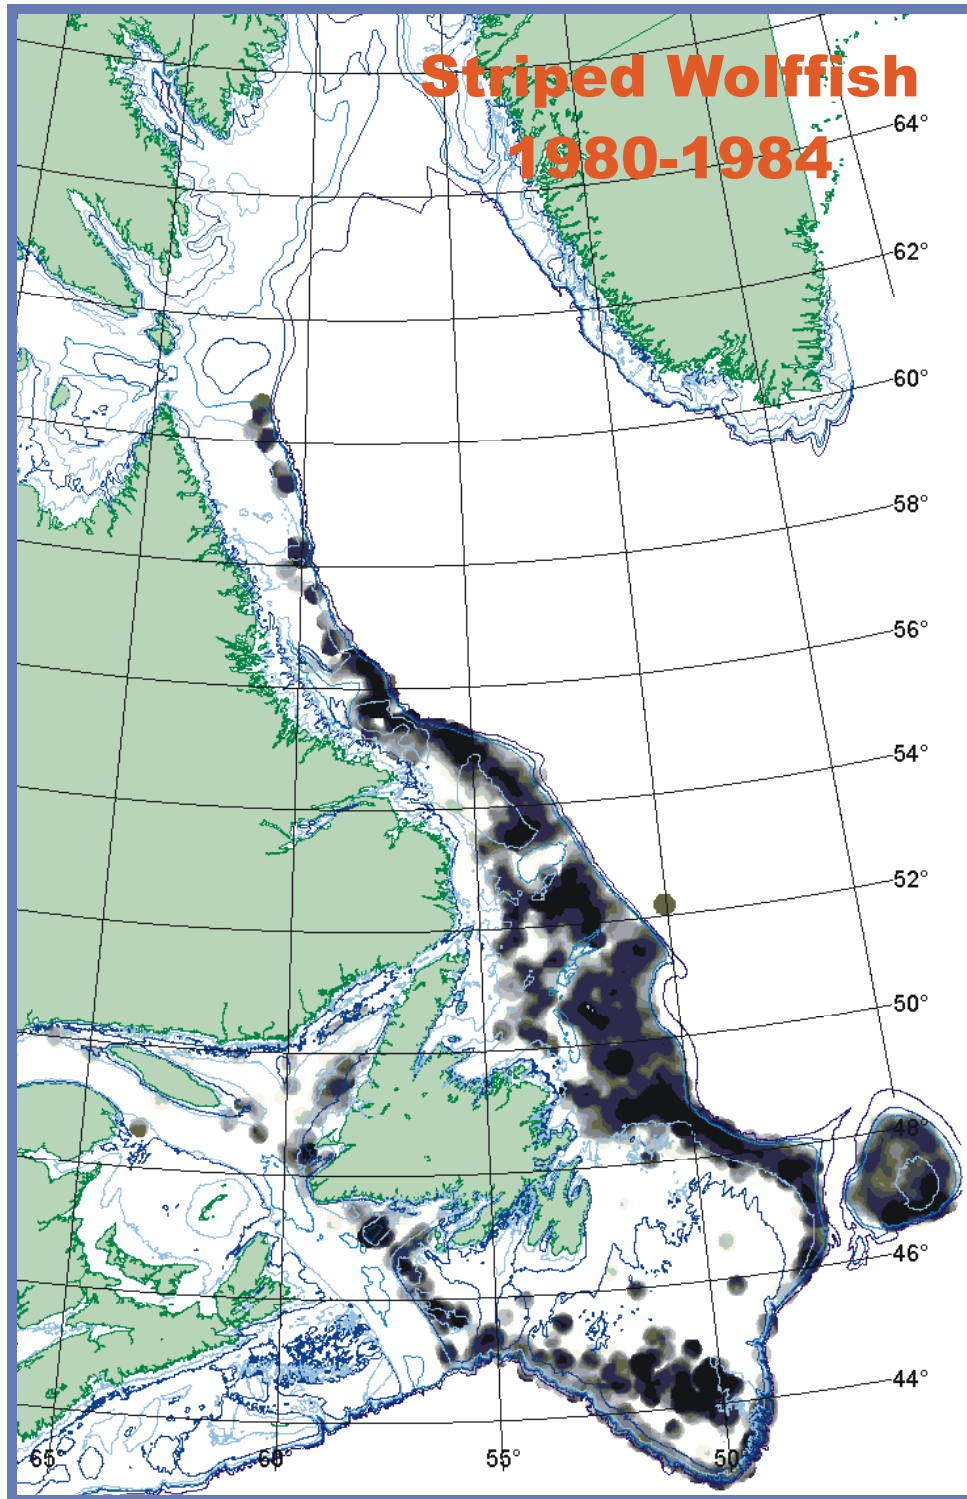

Figure 5d: Distribution of striped wolffish catches, 1990-1993, from fall DFO RV survey cruises.

Figure 5e: Distribution of striped wolffish catches, 1994-1997, from fall DFO RV survey cruises.

Figure 5f: Distribution of striped wolffish catches, 1998-2001, from fall DFO RV survey cruises.

Figure 6a: Distribution of spotted wolffish catches, 1978-1981, from fall DFO RV survey cruises.

Figure 6b: Distribution of spotted wolffish catches, 1982-1985, from fall DFO RV survey cruises.

Figure 6c: Distribution of spotted wolffish catches, 1986-1989, from fall DFO RV survey cruises.

Figure 6d: Distribution of spotted wolffish catches, 1990-1993, from fall DFO RV survey cruises.

Figure 6e: Distribution of spotted wolffish catches, 1994-1997, from fall DFO RV survey cruises.

Figure 6f: Distribution of spotted wolffish catches, 1998-2001, from fall DFO RV survey cruises.

Figure 7a. Distribution of Striped Wolffish, 1980-1984.

Figure 7b. Distribution of Striped Wolffish, 1985-1993.

Figure 7c. Distribution of Striped Wolffish, 1994-2001.

Figure 8a. Distribution of Spotted Wolffish, 1980-1984.