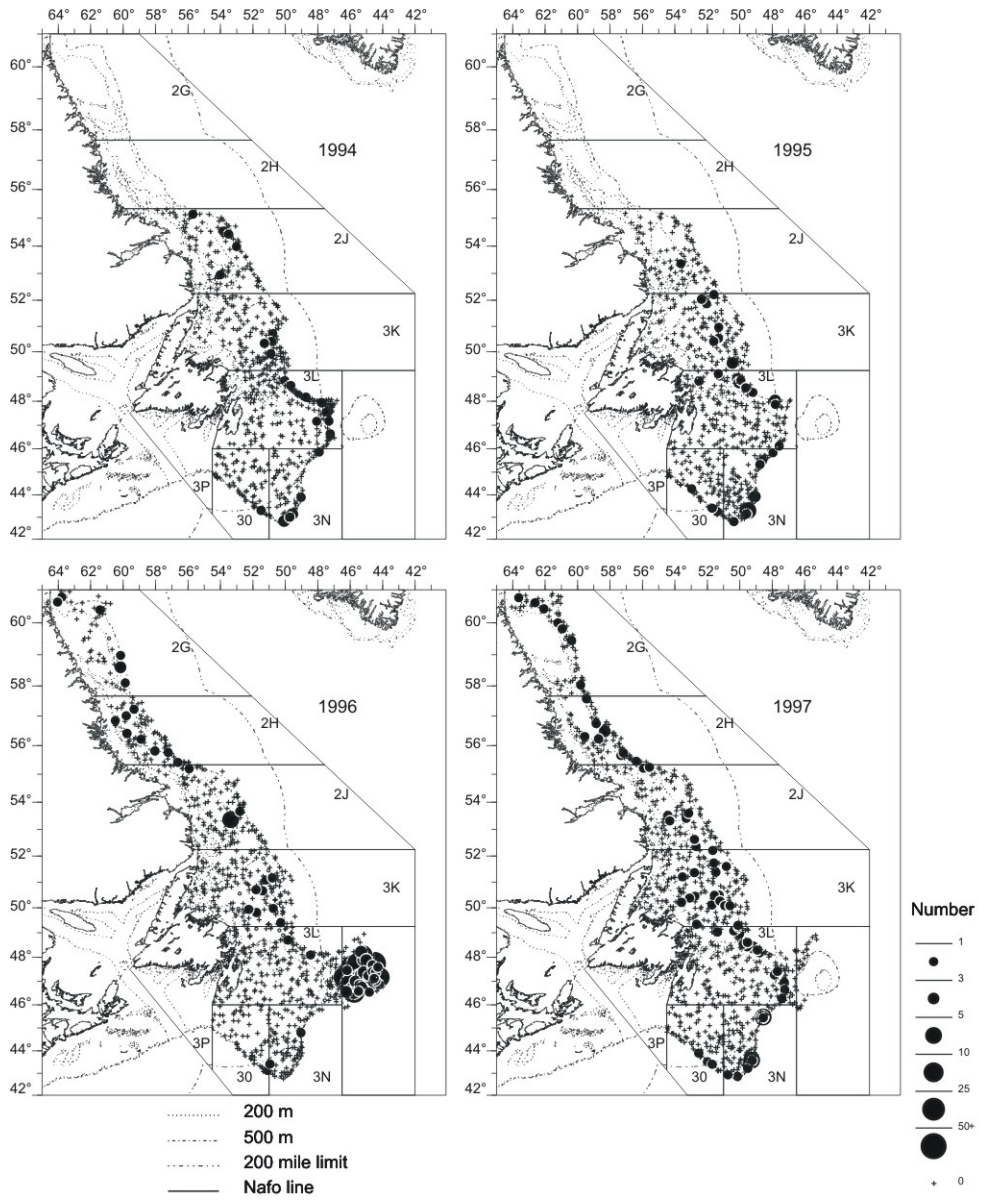

Figure 6a: Distribution of spotted wolffish catches, 1978-1981, from fall DFO RV survey cruises.

Figure 6b: Distribution of spotted wolffish catches, 1982-1985, from fall DFO RV survey cruises.

Figure 6c: Distribution of spotted wolffish catches, 1986-1989, from fall DFO RV survey cruises.

Figure 6d: Distribution of spotted wolffish catches, 1990-1993, from fall DFO RV survey cruises.

Figure 6e: Distribution of spotted wolffish catches, 1994-1997, from fall DFO RV survey cruises.

Figure 6f: Distribution of spotted wolffish catches, 1998-2001, from fall DFO RV survey cruises.

Figure 7a. Distribution of Striped Wolffish, 1980-1984.

Figure 7b. Distribution of Striped Wolffish, 1985-1993.

Figure 7c. Distribution of Striped Wolffish, 1994-2001.

Figure 8a. Distribution of Spotted Wolffish, 1980-1984.

Figure 8b. Distribution of Spotted Wolffish, 1985-1993.

Figure 8c. Distribution of Spotted Wolffish, 1994-2001.

Figure 9a. Distribution of Northern Wolffish, 1980-1984.

Figure 9b. Distribution of Northern Wolffish, 1985-1993.