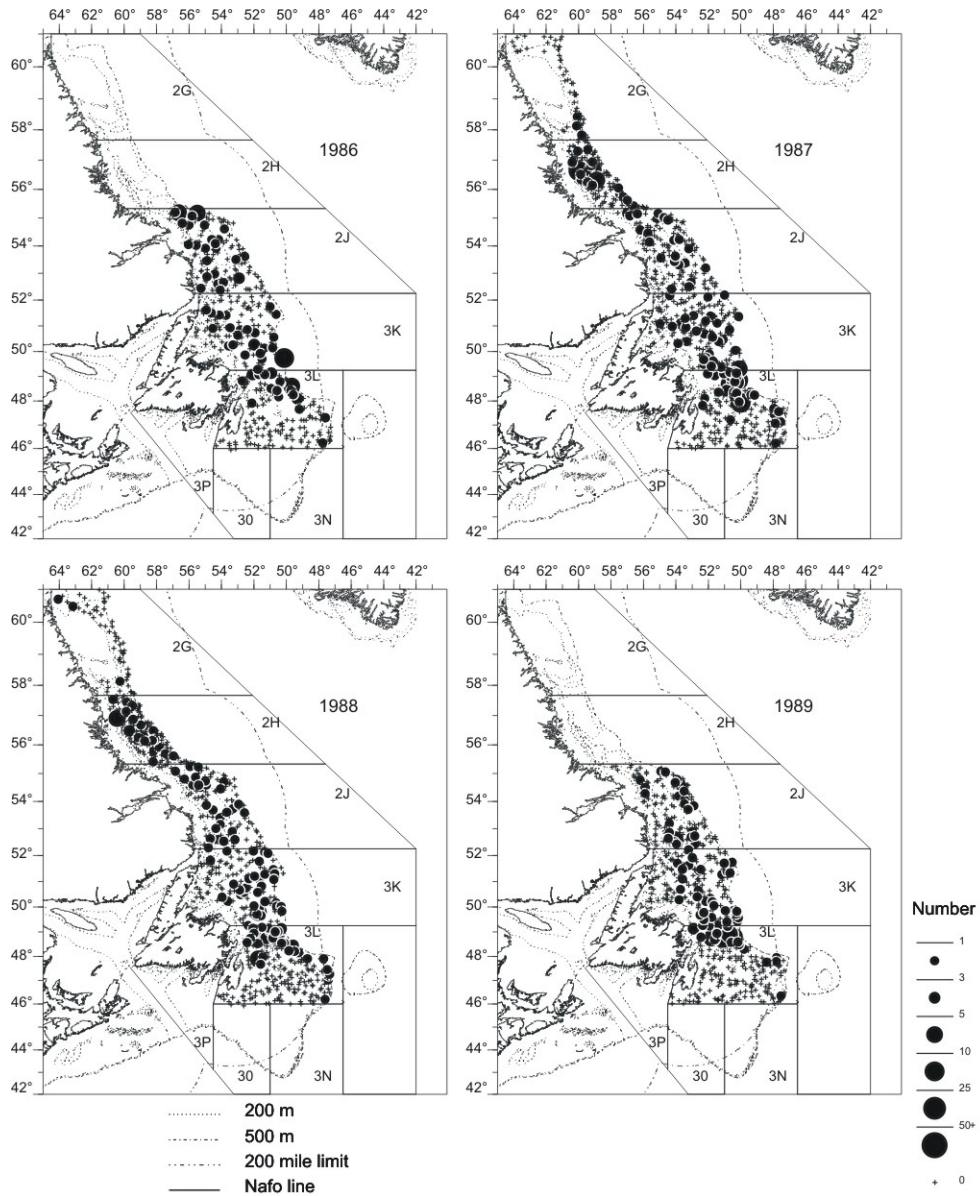

Figure 5d: Distribution of striped wolffish catches, 1990-1993, from fall DFO RV survey cruises.

Figure 5e: Distribution of striped wolffish catches, 1994-1997, from fall DFO RV survey cruises.

Figure 5f: Distribution of striped wolffish catches, 1998-2001, from fall DFO RV survey cruises.

Figure 6a: Distribution of spotted wolffish catches, 1978-1981, from fall DFO RV survey cruises.

Figure 6b: Distribution of spotted wolffish catches, 1982-1985, from fall DFO RV survey cruises.

Figure 6c: Distribution of spotted wolffish catches, 1986-1989, from fall DFO RV survey cruises.

Figure 6d: Distribution of spotted wolffish catches, 1990-1993, from fall DFO RV survey cruises.

Figure 6e: Distribution of spotted wolffish catches, 1994-1997, from fall DFO RV survey cruises.

Figure 6f: Distribution of spotted wolffish catches, 1998-2001, from fall DFO RV survey cruises.

Figure 7a. Distribution of Striped Wolffish, 1980-1984.

Figure 7b. Distribution of Striped Wolffish, 1985-1993.

Figure 7c. Distribution of Striped Wolffish, 1994-2001.

Figure 8a. Distribution of Spotted Wolffish, 1980-1984.