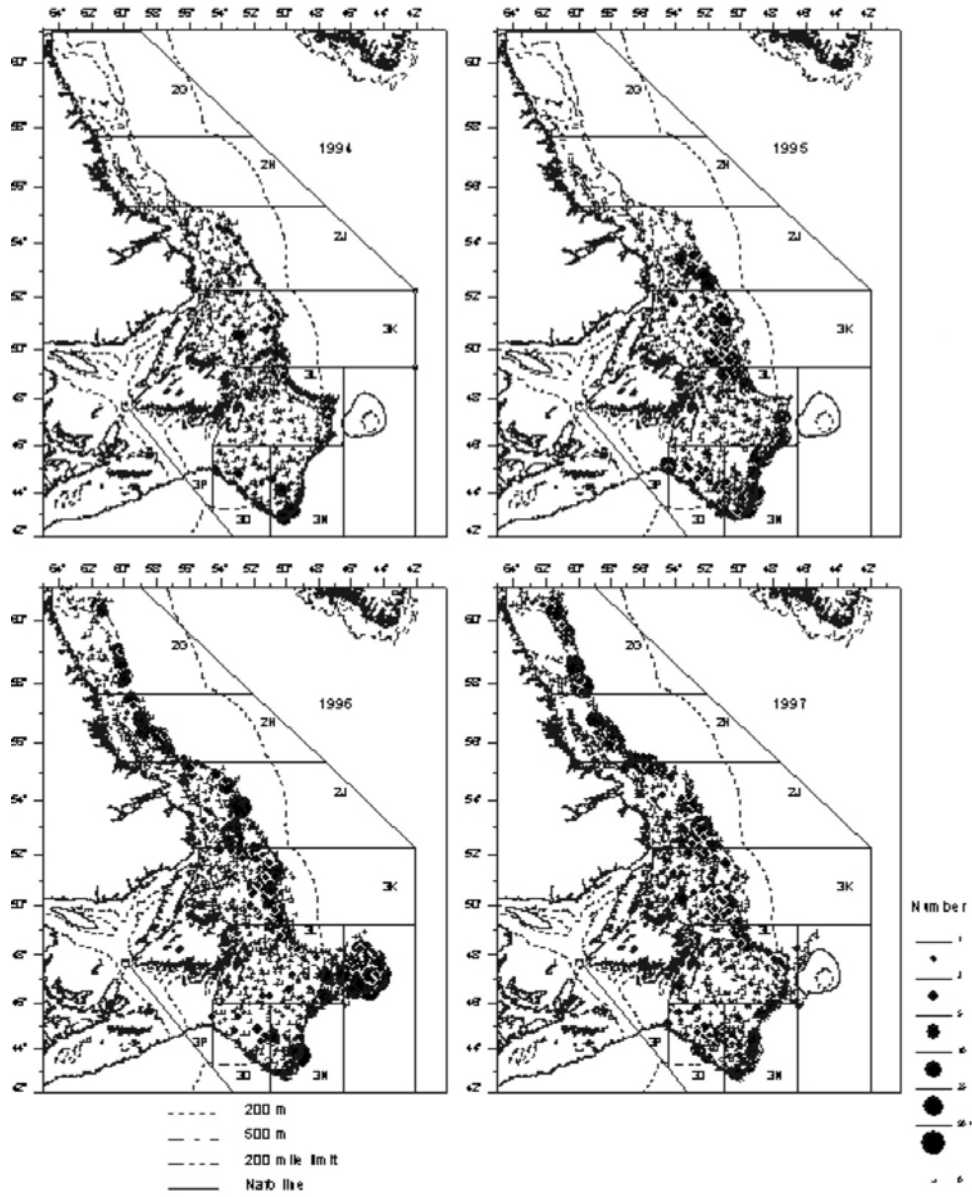

Figure 5d: Distribution of striped wolffish catches, 1990-1993, from fall DFO RV survey cruises.

Figure 5e: Distribution of striped wolffish catches, 1994-1997, from fall DFO RV survey cruises.

Figure 5f: Distribution of striped wolffish catches, 1998-2001, from fall DFO RV survey cruises.

Figure 6a: Distribution of spotted wolffish catches, 1978-1981, from fall DFO RV survey cruises.

Figure 6b: Distribution of spotted wolffish catches, 1982-1985, from fall DFO RV survey cruises.

Figure 6c: Distribution of spotted wolffish catches, 1986-1989, from fall DFO RV survey cruises.

Figure 7a. Distribution of Striped Wolffish, 1980-1984.

Figure 7b. Distribution of Striped Wolffish, 1985-1993.

Figure 7c. Distribution of Striped Wolffish, 1994-2001.

Figure 8a. Distribution of Spotted Wolffish, 1980-1984.

Figure 8b. Distribution of Spotted Wolffish, 1985-1993.

Figure 8c. Distribution of Spotted Wolffish, 1994-2001.

Figure 9a. Distribution of Northern Wolffish, 1980-1984.

Figure 9b. Distribution of Northern Wolffish, 1985-1993.