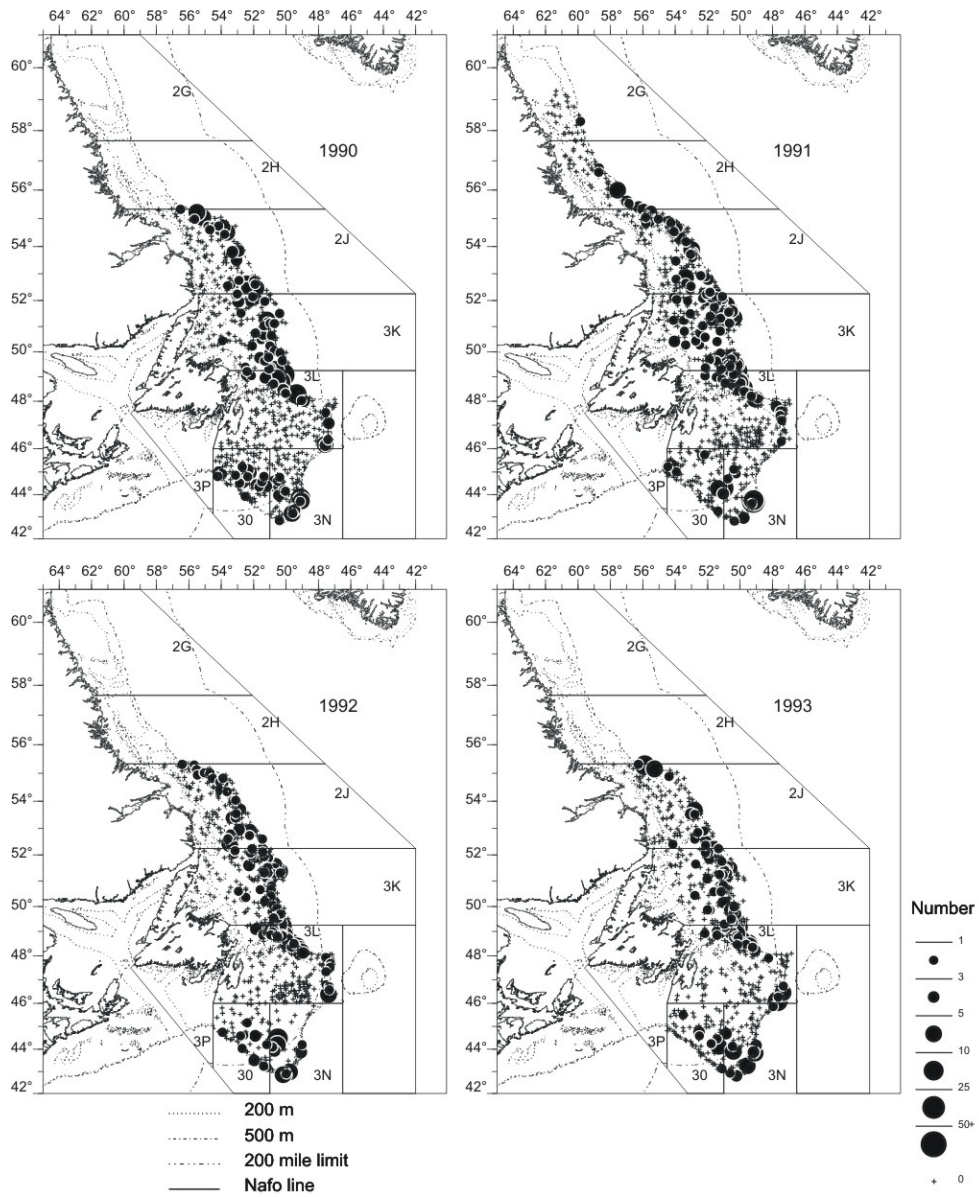

Figure 5a: Distribution of striped wolffish catches, 1978-1981, from fall DFO RV survey cruises.

Figure 5b: Distribution of striped wolffish catches, 1982-1985, from fall DFO RV survey cruises.

Figure 5c: Distribution of striped wolffish catches, 1986-1989, from fall DFO RV survey cruises.

Figure 5d: Distribution of striped wolffish catches, 1990-1993, from fall DFO RV survey cruises.

Figure 5e: Distribution of striped wolffish catches, 1994-1997, from fall DFO RV survey cruises.

Figure 5f: Distribution of striped wolffish catches, 1998-2001, from fall DFO RV survey cruises.

Figure 7a. Distribution of Striped Wolffish, 1980-1984.

Figure 7b. Distribution of Striped Wolffish, 1985-1993.

Figure 7c. Distribution of Striped Wolffish, 1994-2001.

Figure 8a. Distribution of Spotted Wolffish, 1980-1984.

Figure 9c. Distribution of Northern Wolffish, 1985-1993.