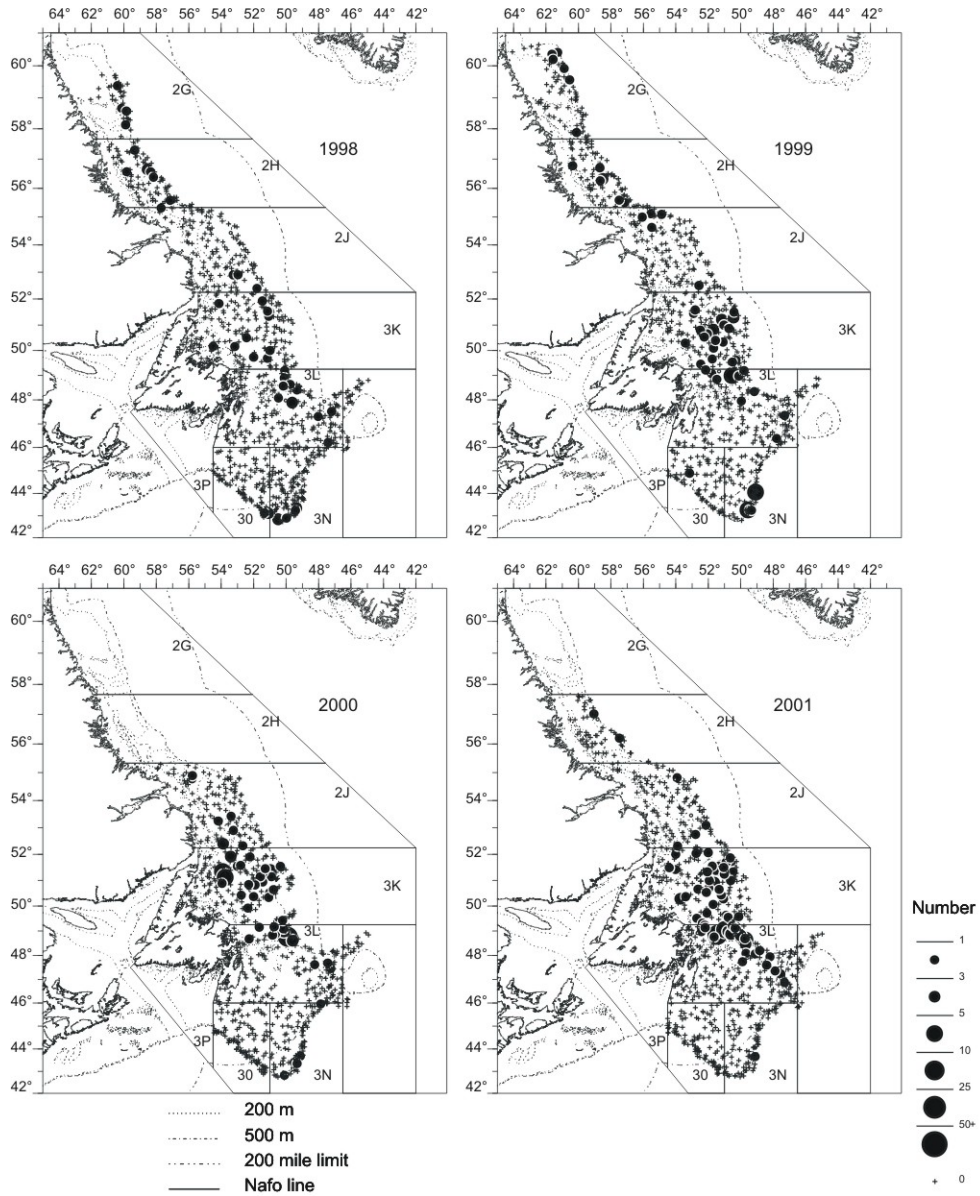

Figure 6a: Distribution of spotted wolffish catches, 1978-1981, from fall DFO RV survey cruises.

Figure 6b: Distribution of spotted wolffish catches, 1982-1985, from fall DFO RV survey cruises.

Figure 6c: Distribution of spotted wolffish catches, 1986-1989, from fall DFO RV survey cruises.

Figure 6d: Distribution of spotted wolffish catches, 1990-1993, from fall DFO RV survey cruises.

Figure 6e: Distribution of spotted wolffish catches, 1994-1997, from fall DFO RV survey cruises.

Figure 6f: Distribution of spotted wolffish catches, 1998-2001, from fall DFO RV survey cruises.

Figure 7a. Distribution of Striped Wolffish, 1980-1984.

Figure 7b. Distribution of Striped Wolffish, 1985-1993.

Figure 7c. Distribution of Striped Wolffish, 1994-2001.

Figure 8a. Distribution of Spotted Wolffish, 1980-1984.

Figure 8b. Distribution of Spotted Wolffish, 1985-1993.

Figure 8c. Distribution of Spotted Wolffish, 1994-2001.

Figure 9a. Distribution of Northern Wolffish, 1980-1984.

Figure 9b. Distribution of Northern Wolffish, 1985-1993.