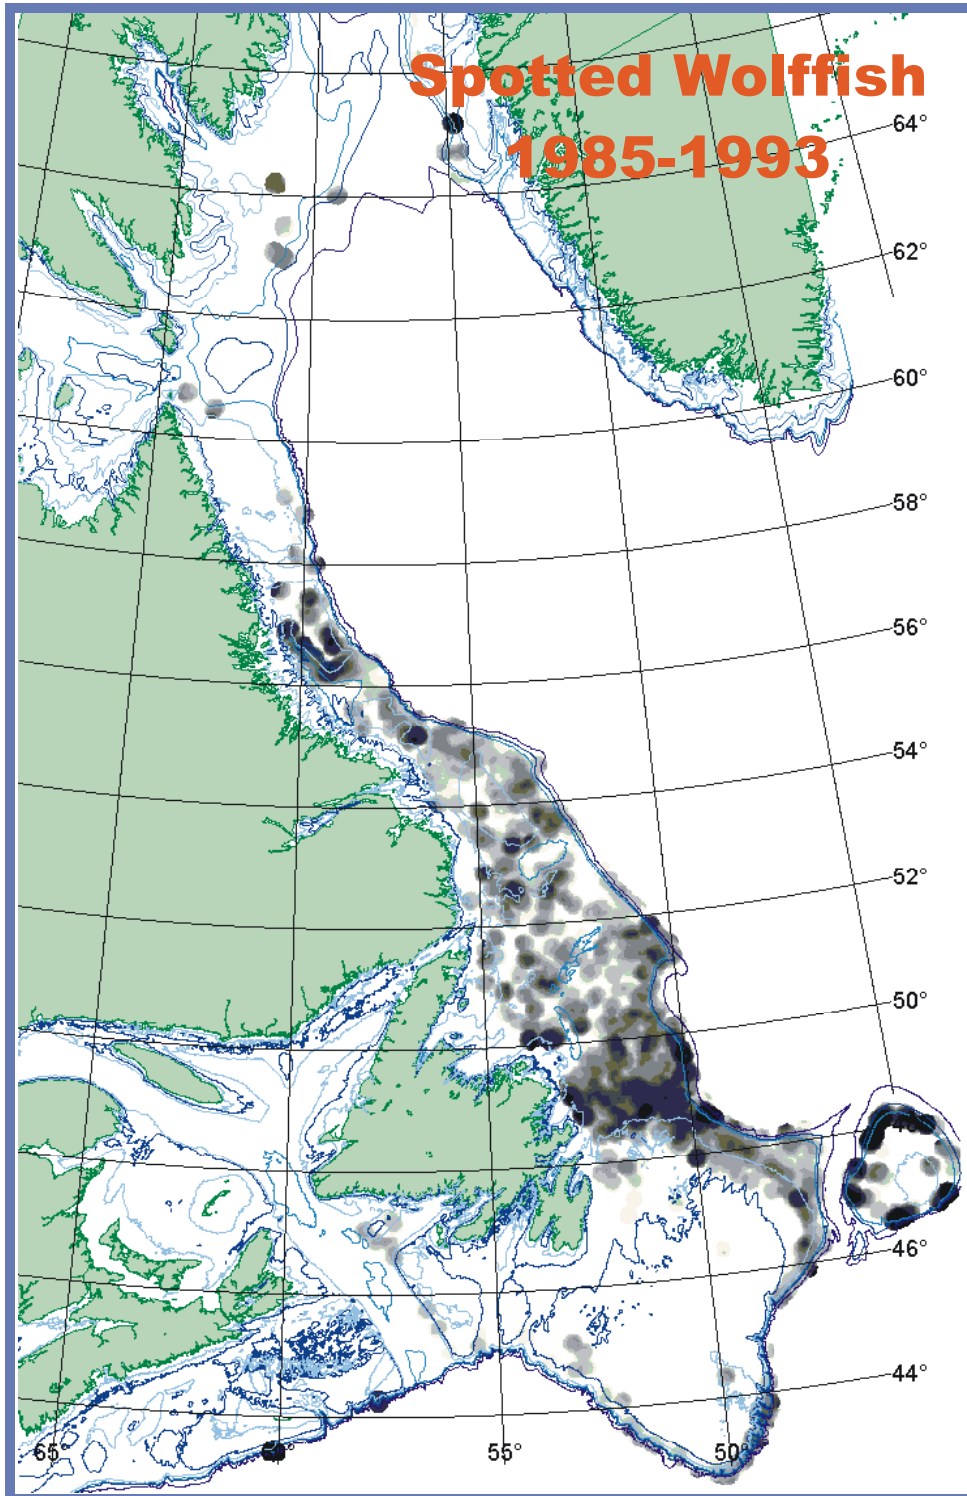

Figure 5d: Distribution of striped wolffish catches, 1990-1993, from fall DFO RV survey cruises.

Figure 5e: Distribution of striped wolffish catches, 1994-1997, from fall DFO RV survey cruises.

Figure 5f: Distribution of striped wolffish catches, 1998-2001, from fall DFO RV survey cruises.

Figure 6d: Distribution of spotted wolffish catches, 1990-1993, from fall DFO RV survey cruises.

Figure 6e: Distribution of spotted wolffish catches, 1994-1997, from fall DFO RV survey cruises.

Figure 6f: Distribution of spotted wolffish catches, 1998-2001, from fall DFO RV survey cruises.

Figure 7a. Distribution of Striped Wolffish, 1980-1984.

Figure 7b. Distribution of Striped Wolffish, 1985-1993.

Figure 7c. Distribution of Striped Wolffish, 1994-2001.

Figure 8a. Distribution of Spotted Wolffish, 1980-1984.

Figure 8b. Distribution of Spotted Wolffish, 1985-1993.

Figure 8c. Distribution of Spotted Wolffish, 1994-2001.

Figure 9a. Distribution of Northern Wolffish, 1980-1984.

Figure 9b. Distribution of Northern Wolffish, 1985-1993.