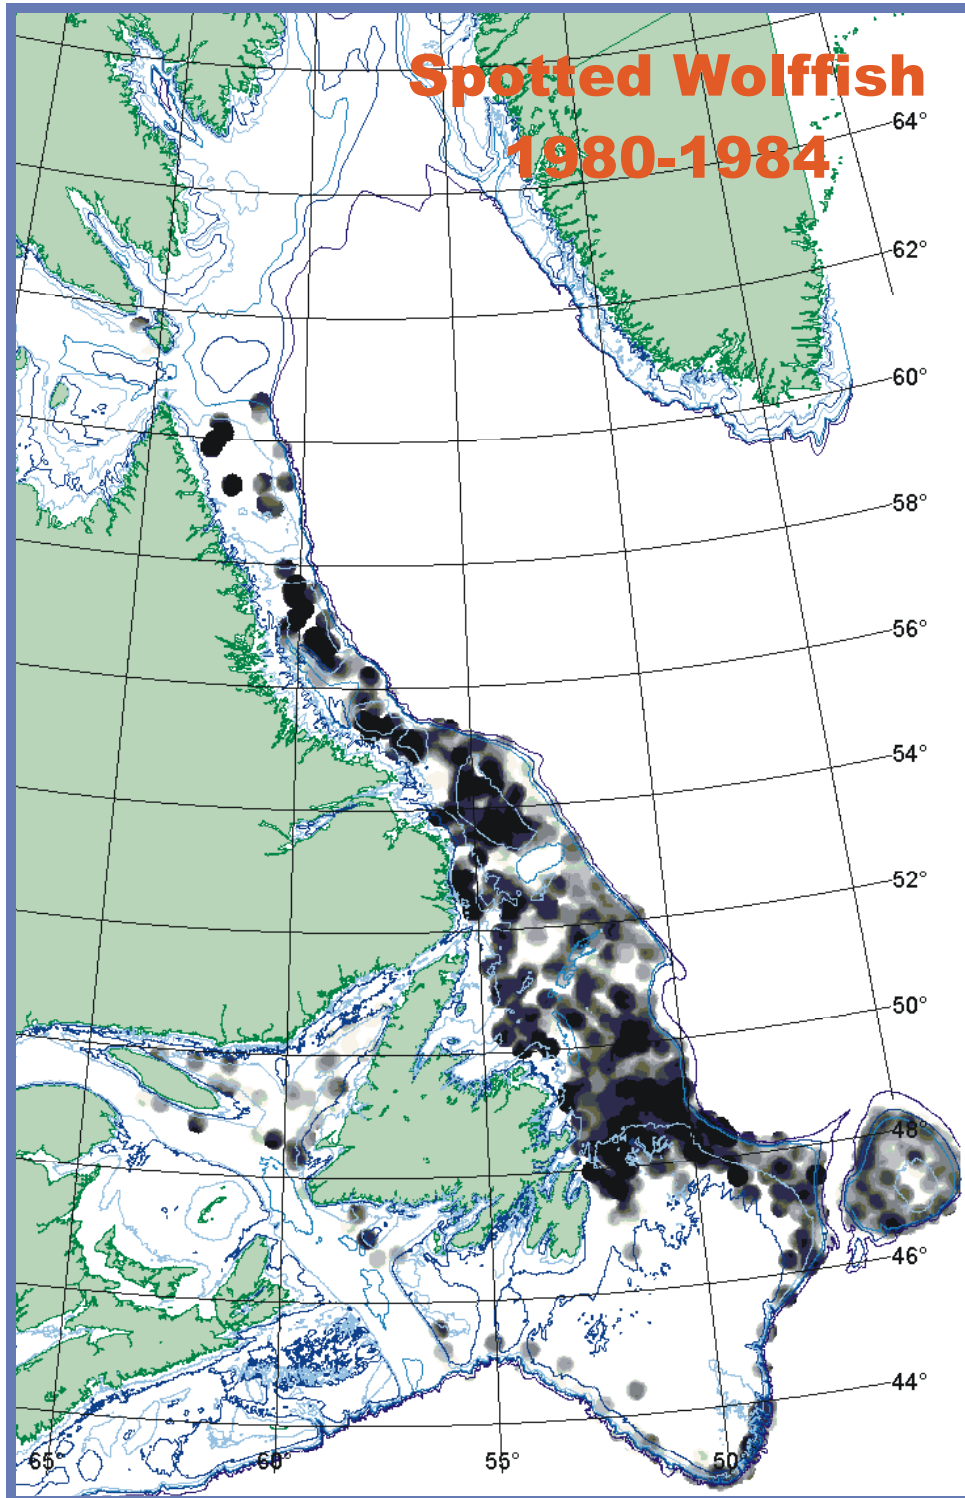

Figure 6a: Distribution of spotted wolffish catches, 1978-1981, from fall DFO RV survey cruises.

Figure 6b: Distribution of spotted wolffish catches, 1982-1985, from fall DFO RV survey cruises.

Figure 6c: Distribution of spotted wolffish catches, 1986-1989, from fall DFO RV survey cruises.

Figure 6d: Distribution of spotted wolffish catches, 1990-1993, from fall DFO RV survey cruises.

Figure 6e: Distribution of spotted wolffish catches, 1994-1997, from fall DFO RV survey cruises.

Figure 6f: Distribution of spotted wolffish catches, 1998-2001, from fall DFO RV survey cruises.

Figure 7a. Distribution of Striped Wolffish, 1980-1984.

Figure 7b. Distribution of Striped Wolffish, 1985-1993.

Figure 7c. Distribution of Striped Wolffish, 1994-2001.

Figure 8a. Distribution of Spotted Wolffish, 1980-1984.

Figure 8b. Distribution of Spotted Wolffish, 1985-1993.

Figure 8c. Distribution of Spotted Wolffish, 1994-2001.

Figure 9a. Distribution of Northern Wolffish, 1980-1984.

Figure 9b. Distribution of Northern Wolffish, 1985-1993.