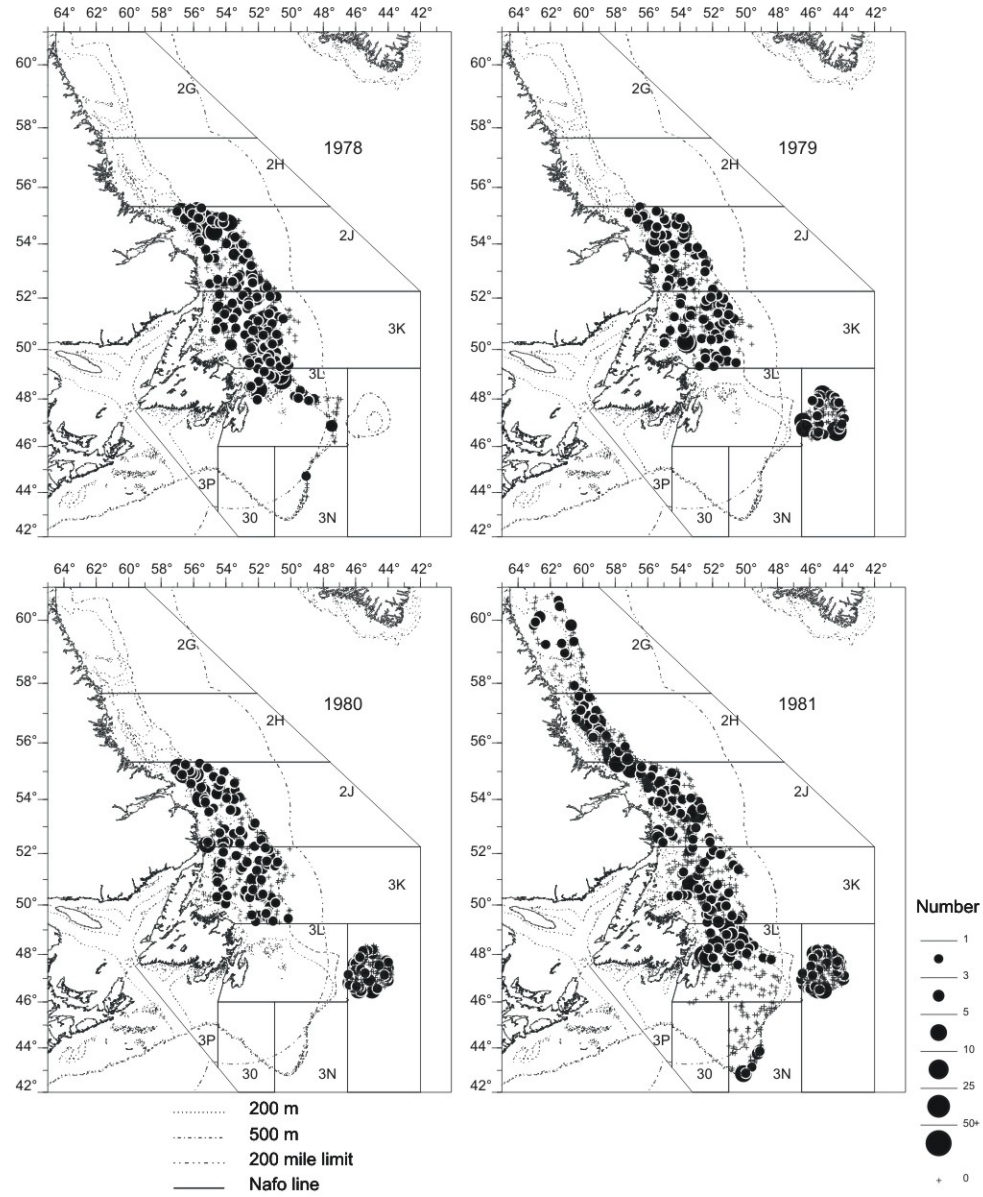

Figure 5a: Distribution of striped wolffish catches, 1978-1981, from fall DFO RV survey cruises.

Figure 5b: Distribution of striped wolffish catches, 1982-1985, from fall DFO RV survey cruises.

Figure 5c: Distribution of striped wolffish catches, 1986-1989, from fall DFO RV survey cruises.

Figure 5d: Distribution of striped wolffish catches, 1990-1993, from fall DFO RV survey cruises.

Figure 5e: Distribution of striped wolffish catches, 1994-1997, from fall DFO RV survey cruises.

Figure 5f: Distribution of striped wolffish catches, 1998-2001, from fall DFO RV survey cruises.

Figure 6a: Distribution of spotted wolffish catches, 1978-1981, from fall DFO RV survey cruises.

Figure 6b: Distribution of spotted wolffish catches, 1982-1985, from fall DFO RV survey cruises.

Figure 6c: Distribution of spotted wolffish catches, 1986-1989, from fall DFO RV survey cruises.

Figure 7a. Distribution of Striped Wolffish, 1980-1984.

Figure 7b. Distribution of Striped Wolffish, 1985-1993.

Figure 7c. Distribution of Striped Wolffish, 1994-2001.

Figure 8a. Distribution of Spotted Wolffish, 1980-1984.