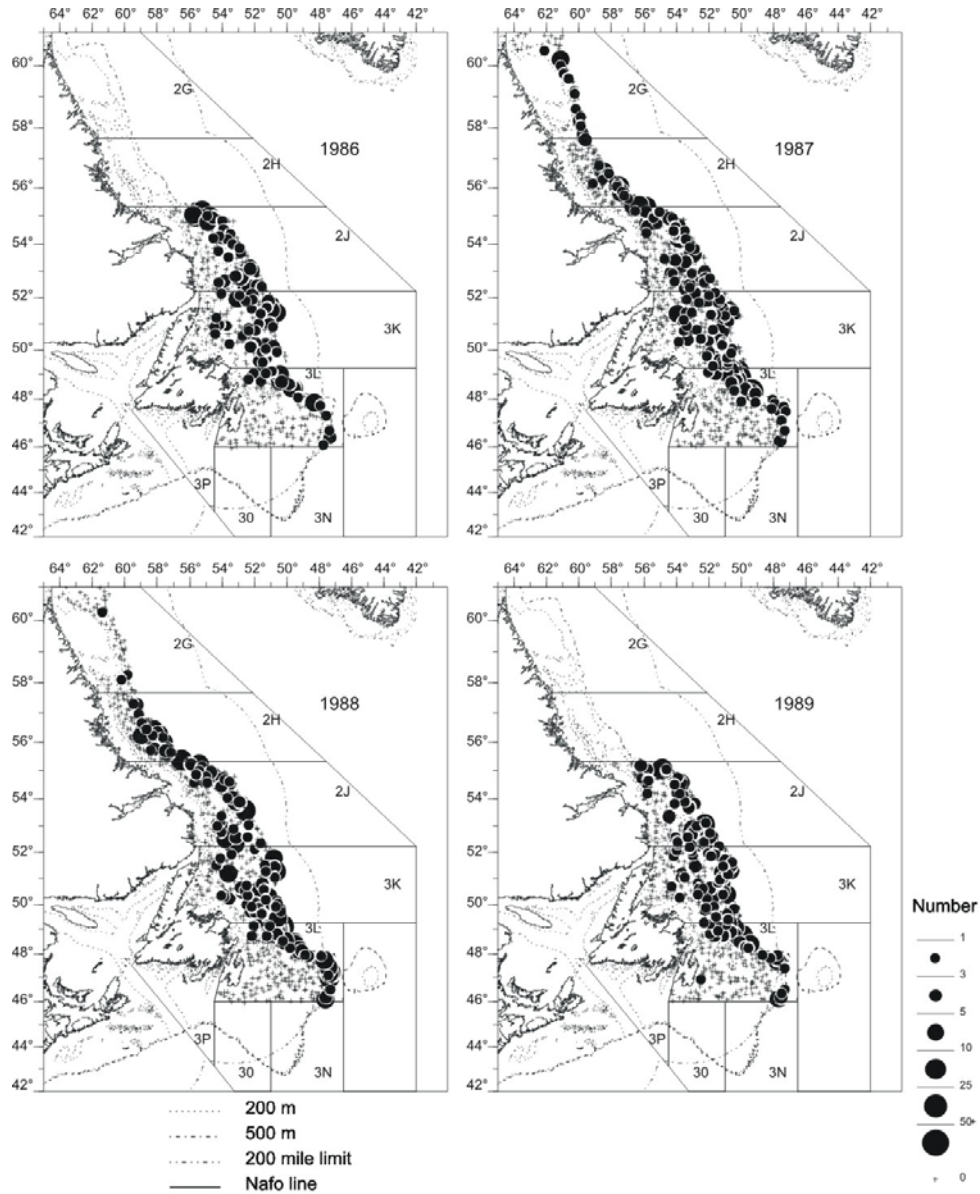

Figure 5a: Distribution of striped wolffish catches, 1978-1981, from fall DFO RV survey cruises.

Figure 5b: Distribution of striped wolffish catches, 1982-1985, from fall DFO RV survey cruises.

Figure 5c: Distribution of striped wolffish catches, 1986-1989, from fall DFO RV survey cruises.

Figure 5d: Distribution of striped wolffish catches, 1990-1993, from fall DFO RV survey cruises.

Figure 5e: Distribution of striped wolffish catches, 1994-1997, from fall DFO RV survey cruises.

Figure 5f: Distribution of striped wolffish catches, 1998-2001, from fall DFO RV survey cruises.

Figure 7a. Distribution of Striped Wolffish, 1980-1984.

Figure 7b. Distribution of Striped Wolffish, 1985-1993.

Figure 7c. Distribution of Striped Wolffish, 1994-2001.

Figure 8a. Distribution of Spotted Wolffish, 1980-1984.

Figure 9c. Distribution of Northern Wolffish, 1985-1993.