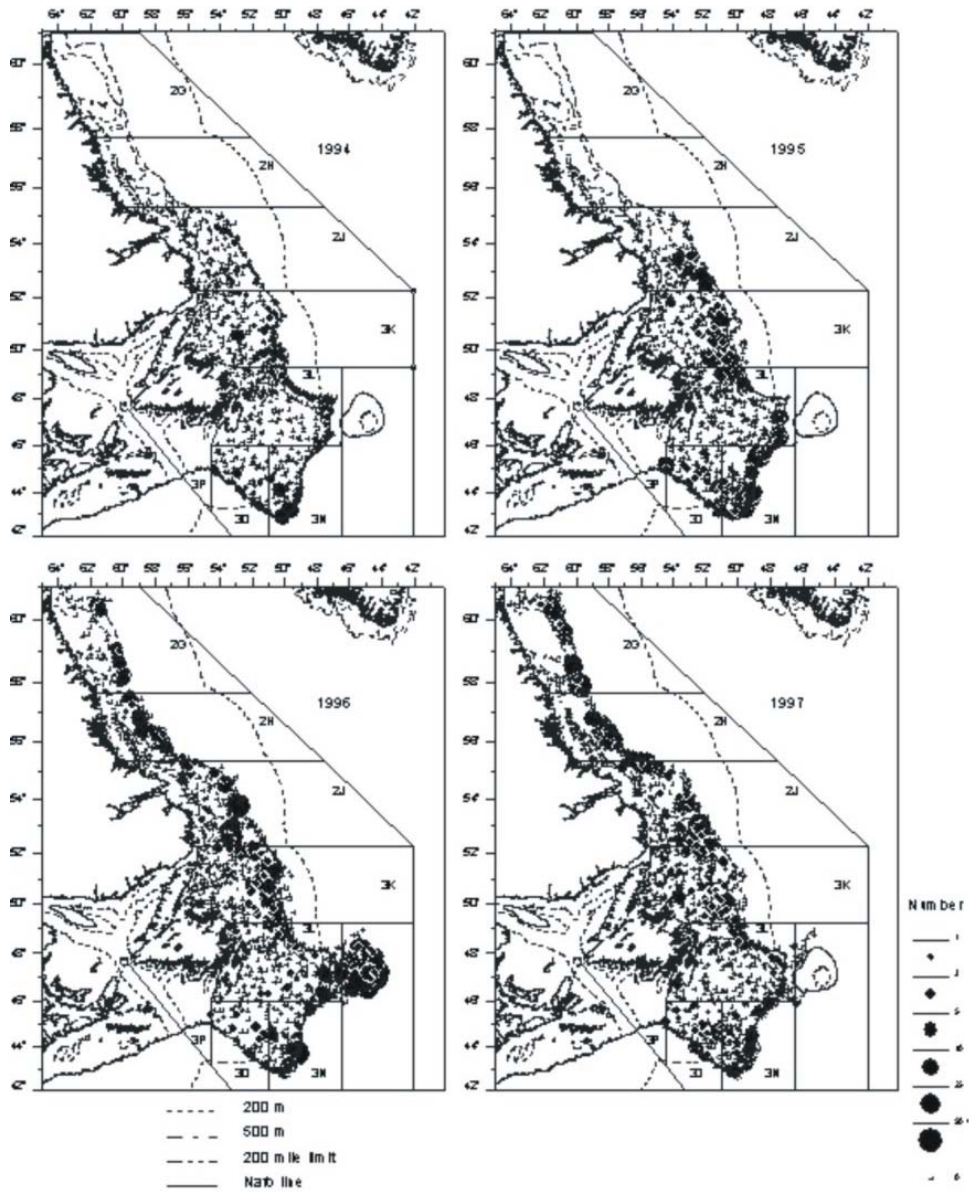

Figure 5a: Distribution of striped wolffish catches, 1978-1981, from fall DFO RV survey cruises.

Figure 5b: Distribution of striped wolffish catches, 1982-1985, from fall DFO RV survey cruises.

Figure 5c: Distribution of striped wolffish catches, 1986-1989, from fall DFO RV survey cruises.

Figure 5d: Distribution of striped wolffish catches, 1990-1993, from fall DFO RV survey cruises.

Figure 5e: Distribution of striped wolffish catches, 1994-1997, from fall DFO RV survey cruises.

Figure 5f: Distribution of striped wolffish catches, 1998-2001, from fall DFO RV survey cruises.

Figure 7a. Distribution of Striped Wolffish, 1980-1984.

Figure 7b. Distribution of Striped Wolffish, 1985-1993.

Figure 7c. Distribution of Striped Wolffish, 1994-2001.

Figure 8a. Distribution of Spotted Wolffish, 1980-1984.

Figure 9c. Distribution of Northern Wolffish, 1985-1993.