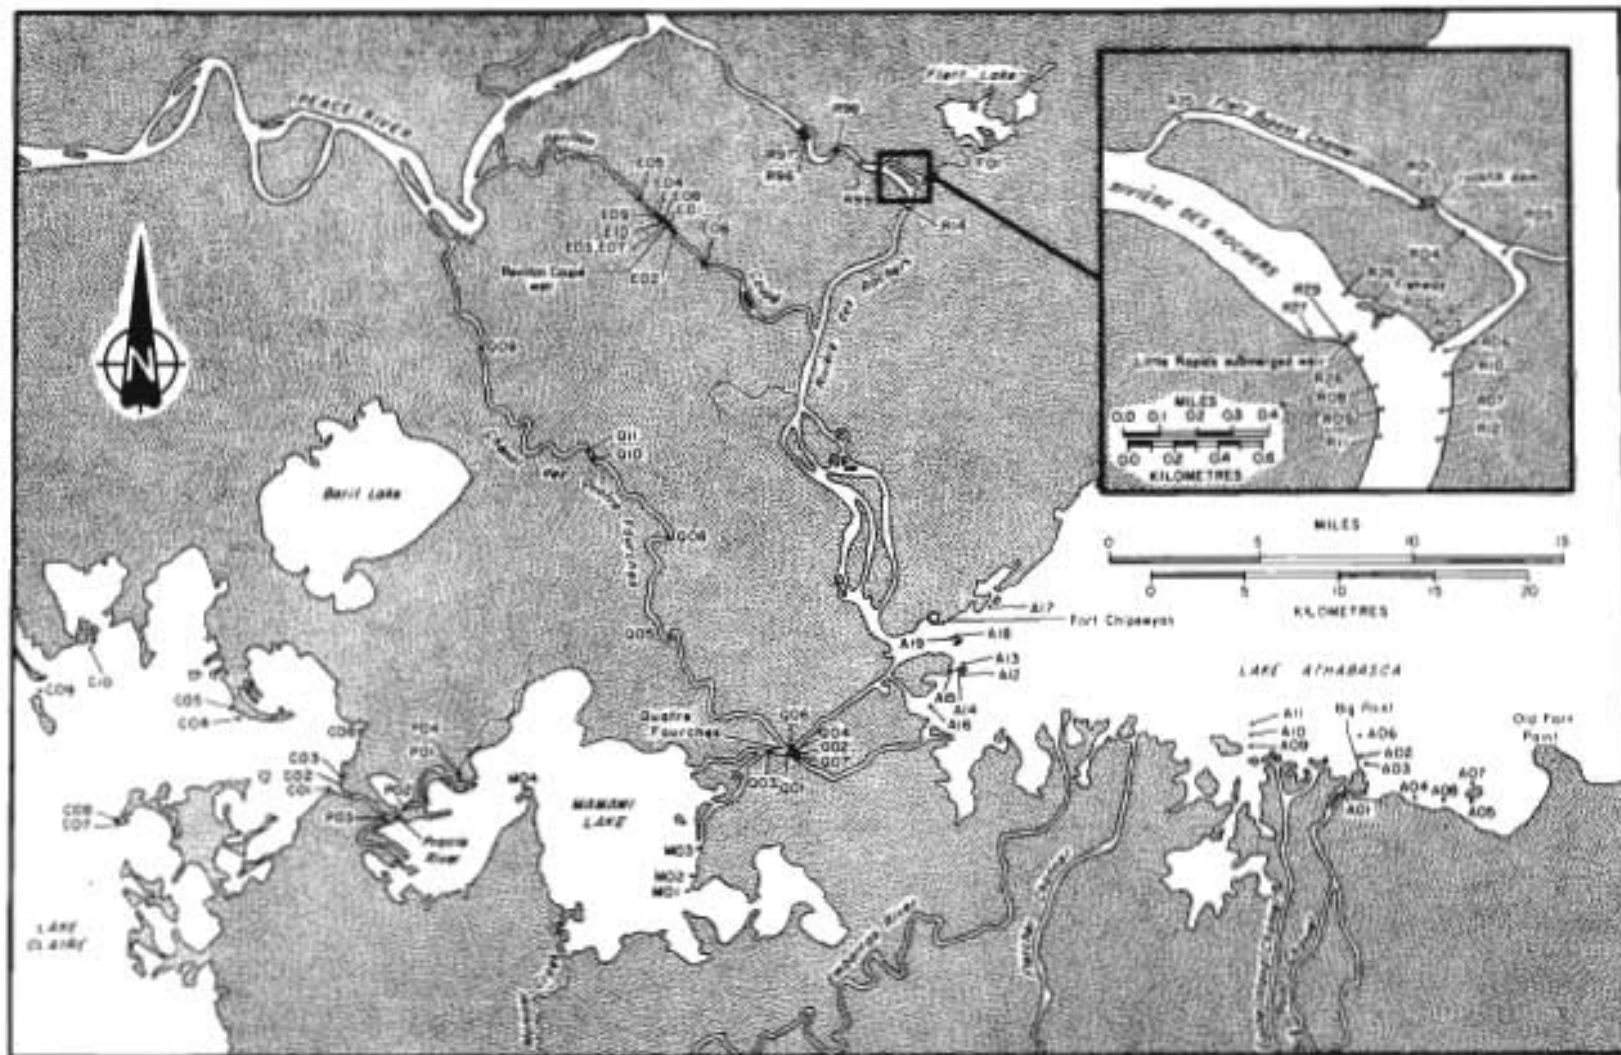

Fig. 4. Revillon Coupé weir. (Modified from plan by Canada Department of Regional Economic Expansion (1975).)

Fig. 5. Locations of sampling stations in the Peace-Athabasca Delta, 1976.

LOCATION	TIME PERIOD				
	JUNE	JULY	AUGUST	SEPTEMBER	OCTOBER
Chenal des Quatre Fourches and tributaries	-----		-----	-----	-----
Claire-Mamawi lakes system	-----	-----	-----		
Lake Athabasca			-----		
Revillon Coupé	-----			-----	-----
Rivière des Rochers (downstream of Little Rapids weir)	-----	-----	-----	-----	-----
Rivière des Rochers (upstream of Little Rapids weir)	-----			-----	-----