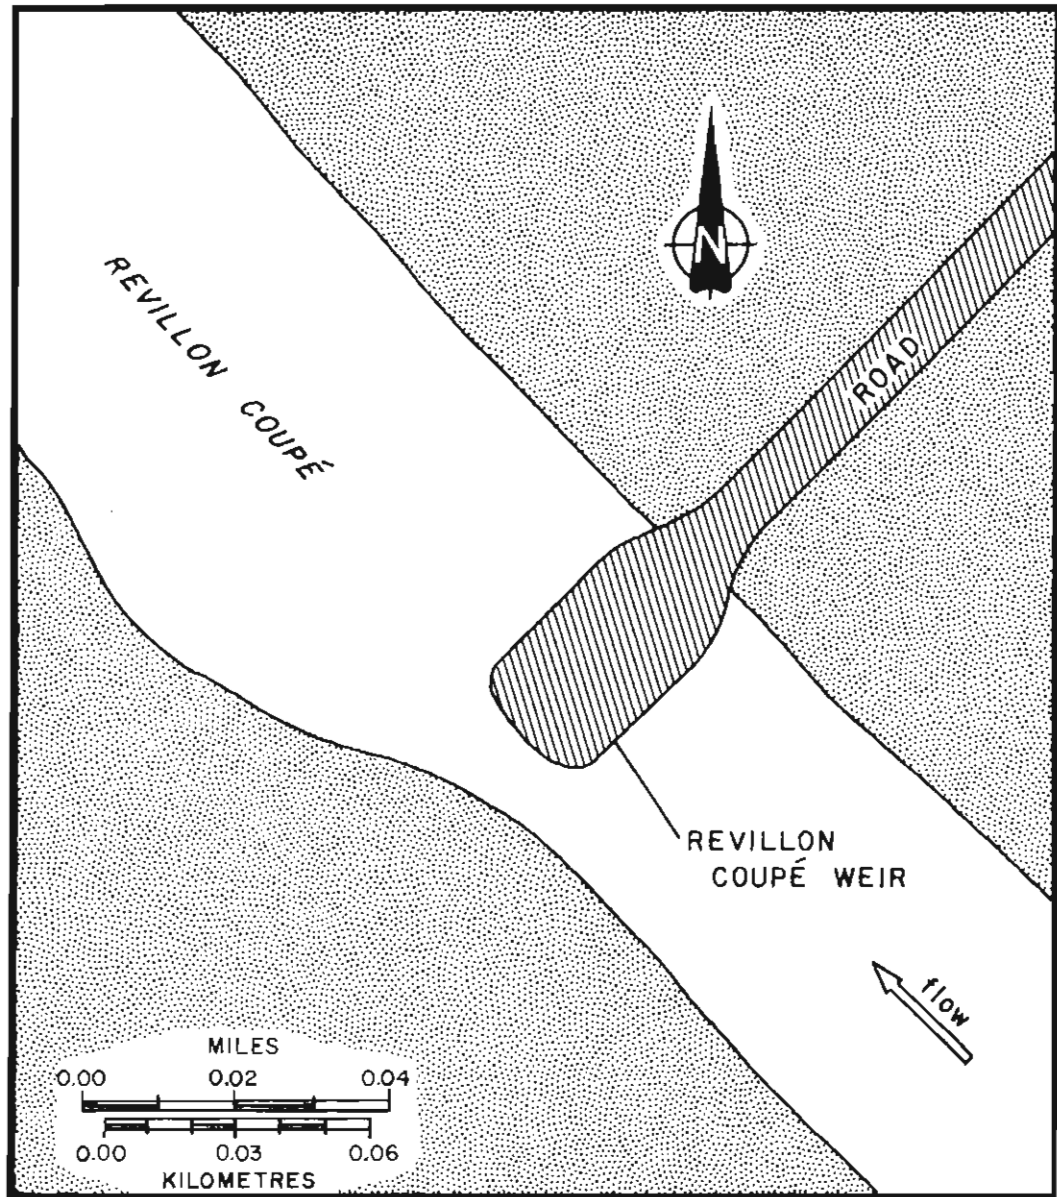

Fig. 4. Revillon Coupé weir. (Modified from plan by Canada Department of Regional Economic Expansion (1975).)

Fig. 5. Locations of sampling stations in the Peace-Athabasca Delta, 1976.

LOCATION	TIME PERIOD				
	JUNE	JULY	AUGUST	SEPTEMBER	OCTOBER
Chenal des Quatre Fourches and tributaries	-----		-----	-----	-----
Claire-Mamawi lakes system	-----	-----	-----		
Lake Athabasca			-----		
Revillon Coupé	-----			-----	-----
Rivière des Rochers (downstream of Little Rapids weir)	-----	-----	-----	-----	-----
Rivière des Rochers (upstream of Little Rapids weir)	-----			-----	-----