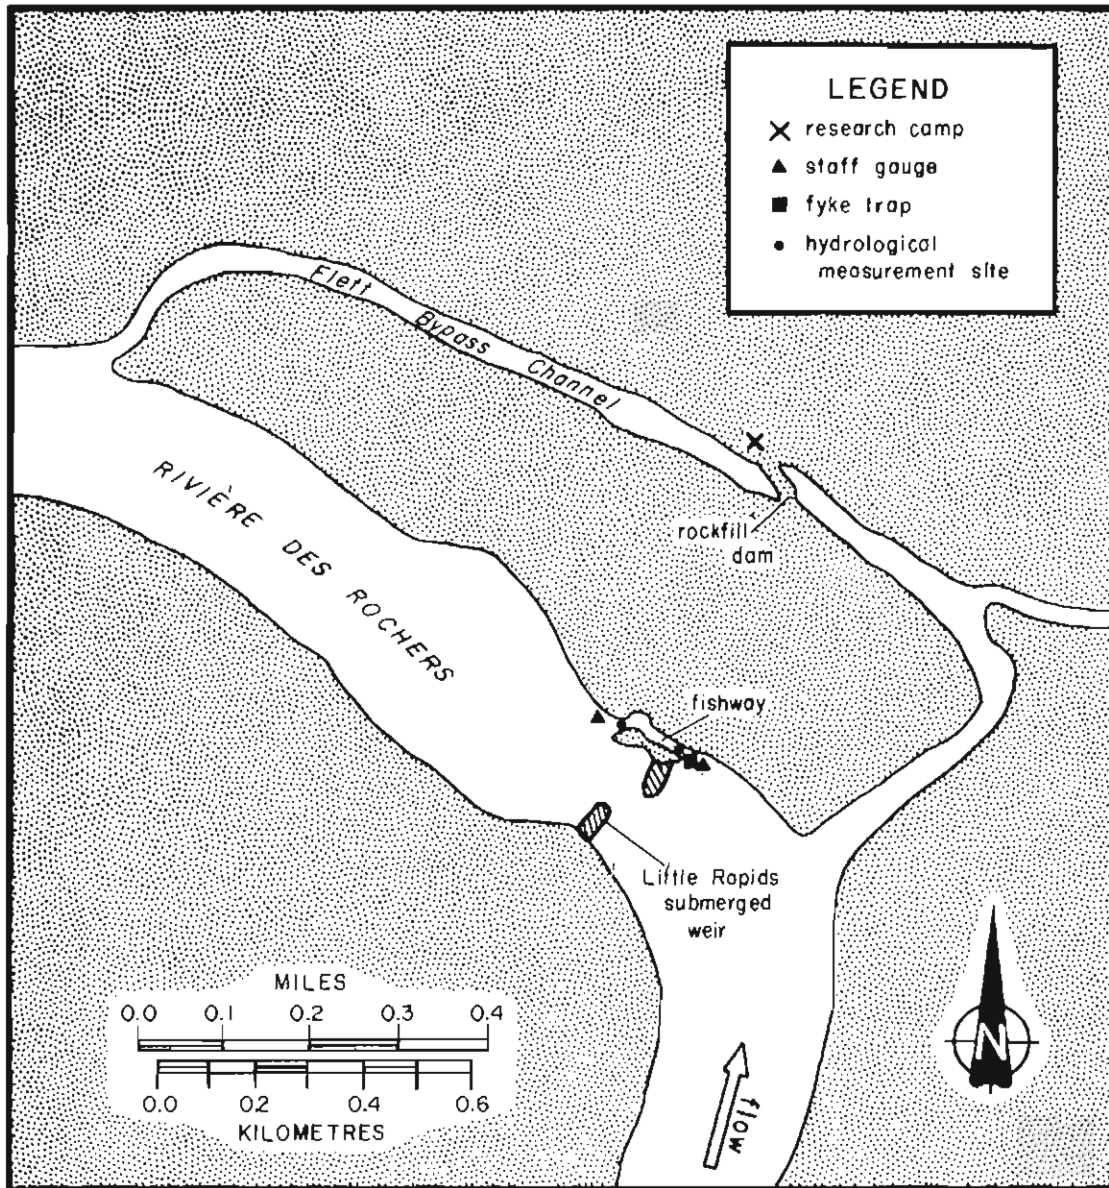

Fig. 2. Location of 1976 study area in Alberta.