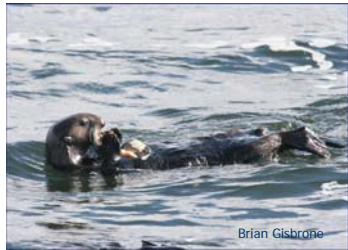

# IS IT A SEA OTTER OR A RIVER OTTER?

## Sea Otter

Feeds at sea lying on back

Large hind flippers

Mums carrying their pups

✓	Swims and finds food in the sea	✓
	Climbs out on docks and floats	✓
	Lives along coastal shores and is common in the Strait of Georgia	✓
	Eats mainly fish but also some invertebrates	✓
	Typically brings prey ashore to eat	✓
✓	Eats sea urchins, clams, crab and other shellfish	
✓	Eats prey lying on back at sea	
	Dens on land, sometimes under people's houses!	✓
	Has several young in a litter	✓
	Has a long pointy tail	✓
	Swims on its belly	✓
✓	Swims on its back	
✓	Lives at seas. Rarely comes ashore	
✓	Clumsy on land. Hind feet are large flippers	
✓	Gives birth at sea. Carries its single pup on its belly	
	Adult weighs up to 14 kg	✓
✓	Adult weighs 27 to 45 kg (size of a Lab retriever)	

## River Otter

Long pointy tail, climbs out on docks

Comes ashore to den and eat prey

Swims on belly